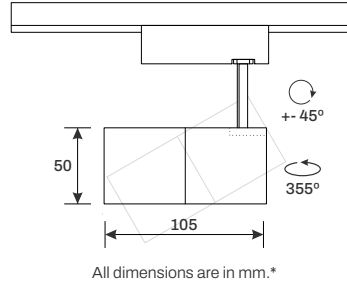

## Product Details

**System Wattage**  
7W

**Lumen Output**  
700lm

**Efficacy**  
100lm/W

**CCT [K]**  
3000 | 4000 | 6000

**Beam Angle**  
38°

**Driver**  
150mA